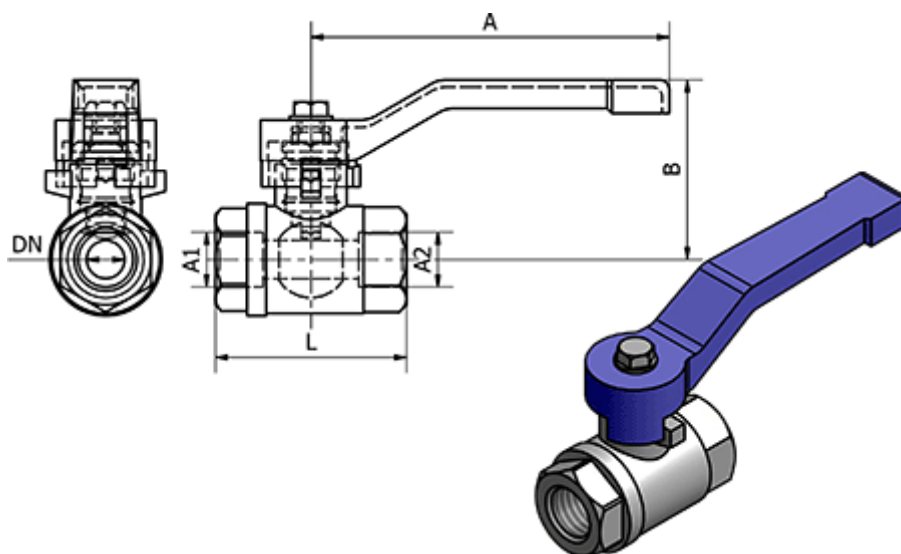

# Data Sheet

Article number: 58633407E

Description: Ball Valve 334.07-E, - G 1 1/4"  
Ball Valve

## Measures

A = 118

B = 58

DN = 30.5

L = 73

Thread A1 = G 1 1/4"

Thread A2 = G 1 1/4"